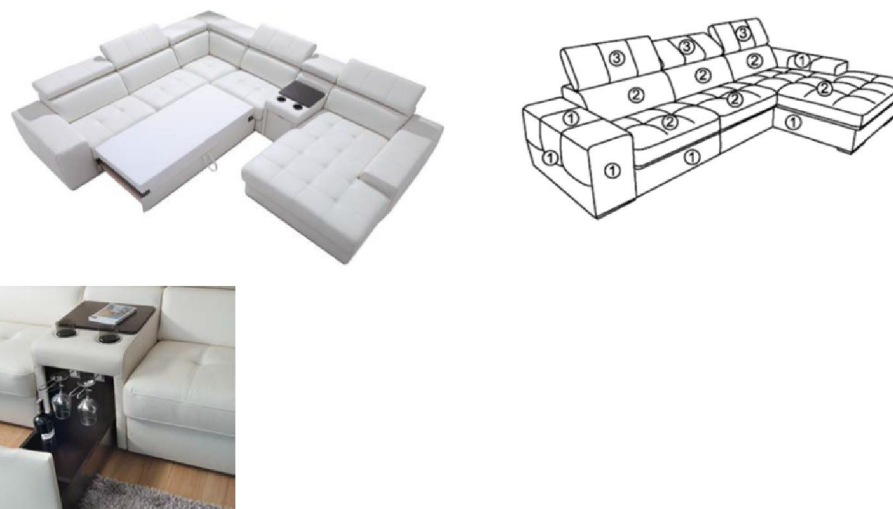

FUNCTION AND COLOURS COMBINATION

GIRRO AKČNÍ CENÍK BEZ DPH

AKČNÍ CENÍK BEZ DPH

No.	SYMBOL	ELEMENT	No.	SYMBOL	ELEMENT	Width	Depth	Height	Volume M3	gross weight (kg)	DESCRIPTION	LEATHER		FABRIC		
												MADRAS	CALIFORNIA	Eko-kůže	Látky